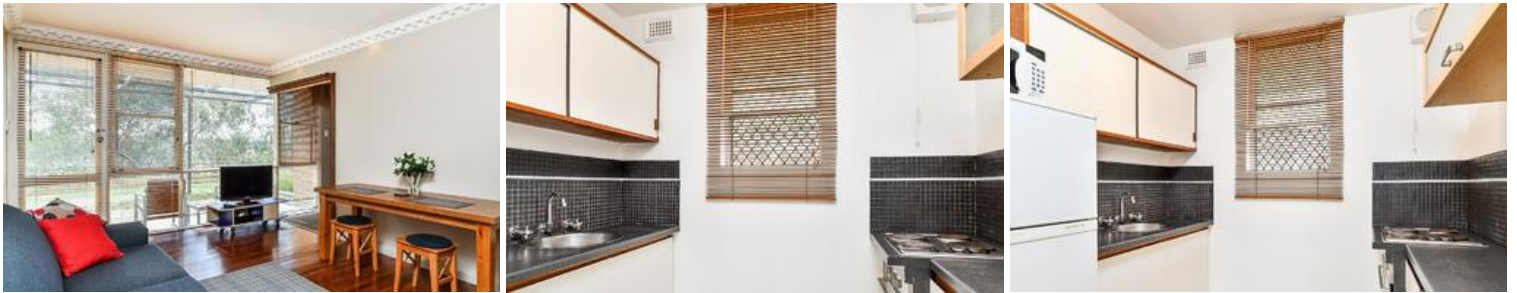

Absolute River Views!

You just can't get much closer to the river than this, in fact, if it wasn't for the giant gum trees you could just about cast your fishing line in the water from your back porch.

This is the complete lifestyle package- low maintenance, river views, walks and bike rides along the pathways directly adjacent your home, easy access to the city and the peace that comes from looking over this amazing picturesque view.

1. Spacious bedroom with open plan feel
   - Bathroom/en-suite freshly renovated
   - Laundry complete with modern washer and dryer
   - Decorative cornice with mood setting down-lighting
   - Floor to ceiling windows to maximise river views
   - Generous kitchen area with electric cooking
   - Secure and private complex
2. *Sorry, no pets

🛏 1 🚗 1 🚲 1

Price $250 per week
Property Type Rental
Property ID 15399

Agent Details

Petr Seidel - 08 9207 2088

Office Details

Xceed Real Estate - Property Management
Level 8, 3 Hasler Road Herdsman, WA, 6017 Australia
08 9207 2088

XCEED
REAL ESTATE

The above information provided has been furnished to us by the vendor/s. We have not verified whether or not that information is accurate and do not have any belief in one way or the other in its accuracy. We do not accept any responsibility to any person for its accuracy and do no more than pass it on. All interested parties should make and rely upon their own inquiries in order to determine whether or not this information is in fact accurate.