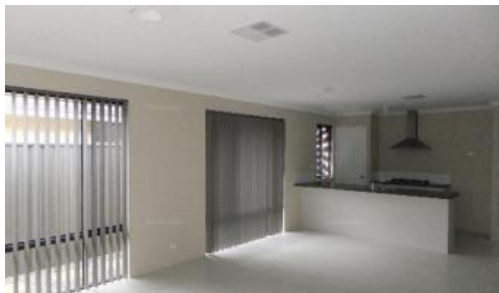

17 Manyleaf Link, Banksia Grove

A fabulous find in a great location

Ideally situated close to schools, shopping and transport, this family home features

- Large family/meals area with galley style kitchen
- Extra wide electric oven and gas cook top
- Theatre room
- Master bedroom with walk in robe
- Well appointed ensuite
- Theatre room
- 2 family bedrooms with extra 4th bedroom/study
- Ducted air conditioning
- Double lock up garage
- Covered patio area