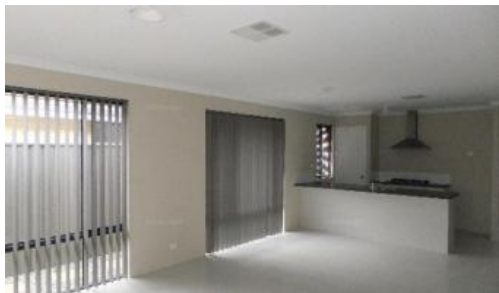

## A fabulous find in a great location

Ideally situated close to schools, shopping and transport, this family home features

- Large family/meals area with galley style kitchen
- Extra wide electric oven and gas cook top
- Theatre room
- Master bedroom with walk in robe
- Well appointed ensuite
- Theatre room
- 2 family bedrooms with extra 4th bedroom/study
- Ducted air conditioning
- Double lock up garage
- Covered patio area