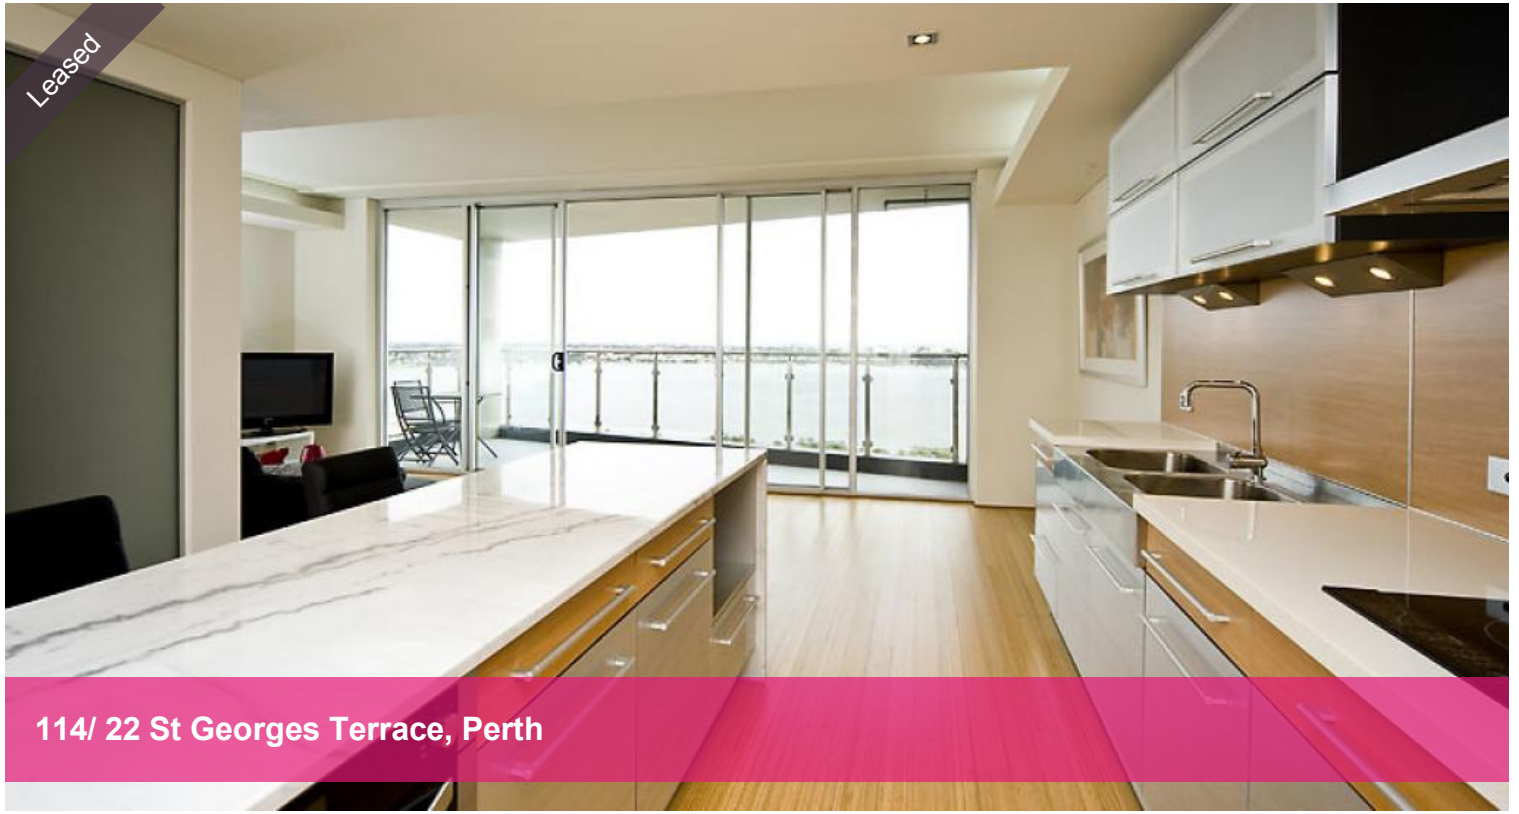

Leased

114/ 22 St Georges Terrace, Perth

Swan River Views!

The award winning building, Condor Tower, delivers sophistication and class to the City of Perth.

The moment you enter into the apartment, full river views await for you to take your breath away.

XCEED 
REAL ESTATE

- Kitchen island benchtop
- Stainless steel kitchen sink
- Internal laundry
- Generous balcony space
- Pantry
- Intercom/security access
- Facilities include Swimming Pool, 24-hour Gymnasium, Sauna