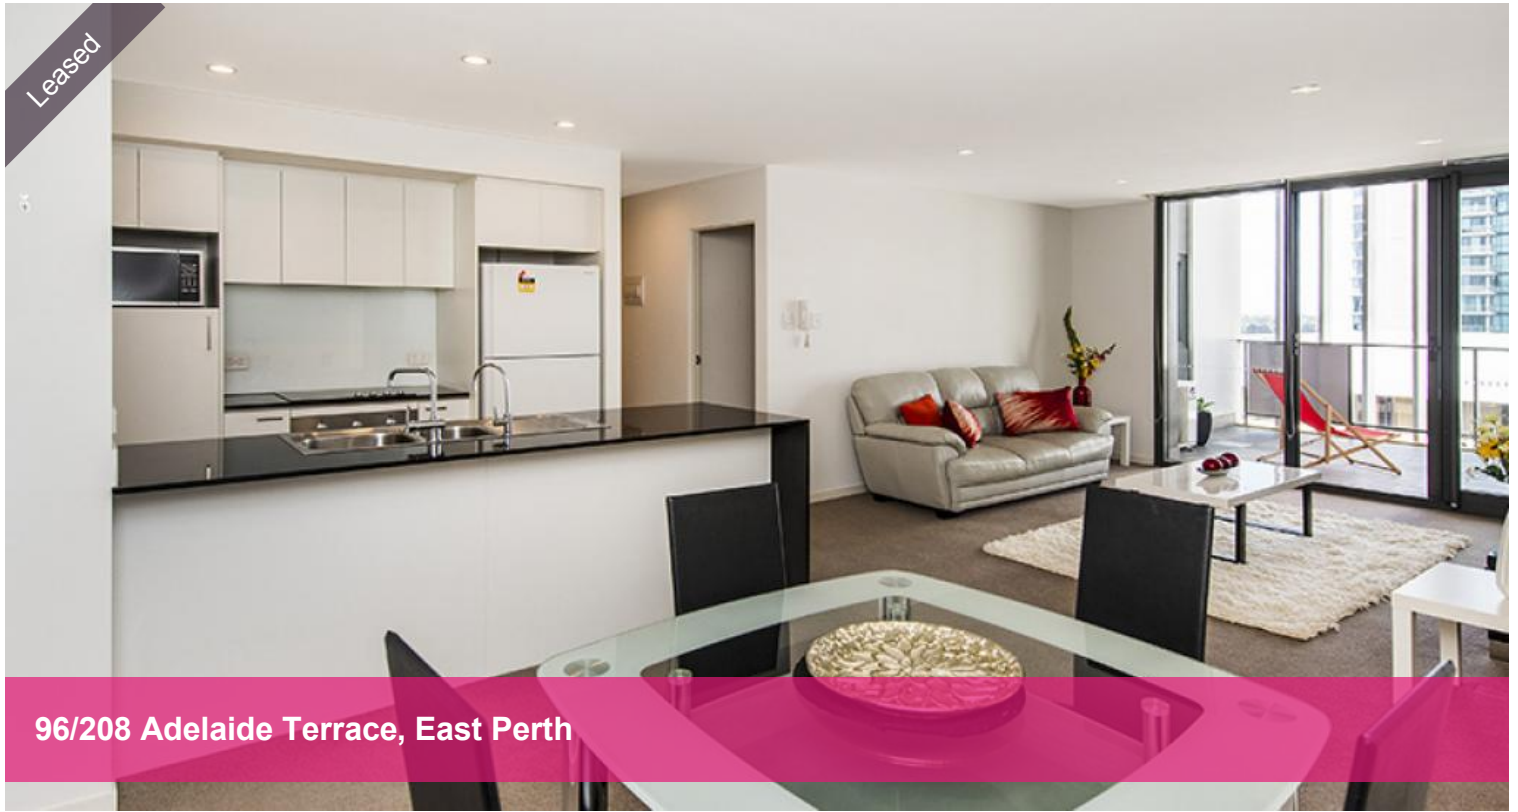

Leased

96/208 Adelaide Terrace, East Perth

Outstanding Complex, Great Location

Welcome to "AU" Building. A shining development located directly across from the Perth Mint on Hay Street and the Pan Pacific Hotel on Adelaide Terrace, merely minutes from the Swan River and CBD.

Apartment Features:

- Top floor
- Fully furnished and equipped
- 2 Bedrooms
- 2 Bathrooms
- 1 Undercover parking bay
- BATHTUB in second bathroom
- 1 Separate lockable storage area
- Dishwasher
- Reverse cycle air conditioning in EACH BEDROOM and living/dining room area
- Blinds in both bedrooms and living room
- NBN Internet & Foxtel connection availability
- Flyscreen on balcony openings
- Spacious balcony for entertaining
- Lots of natural light from the living and bedroom area

XCEED 
REAL ESTATE

Complex Features:

- Large lap pool
- Fully equipped gym
- Sauna
- Games room with pool table
- BBQ area

HOW TO BOOK AN INSPECTION FOR THIS PROPERTY -

Please note that you must inspect the property prior to applying. We accept 2apply applications once you have viewed the property.