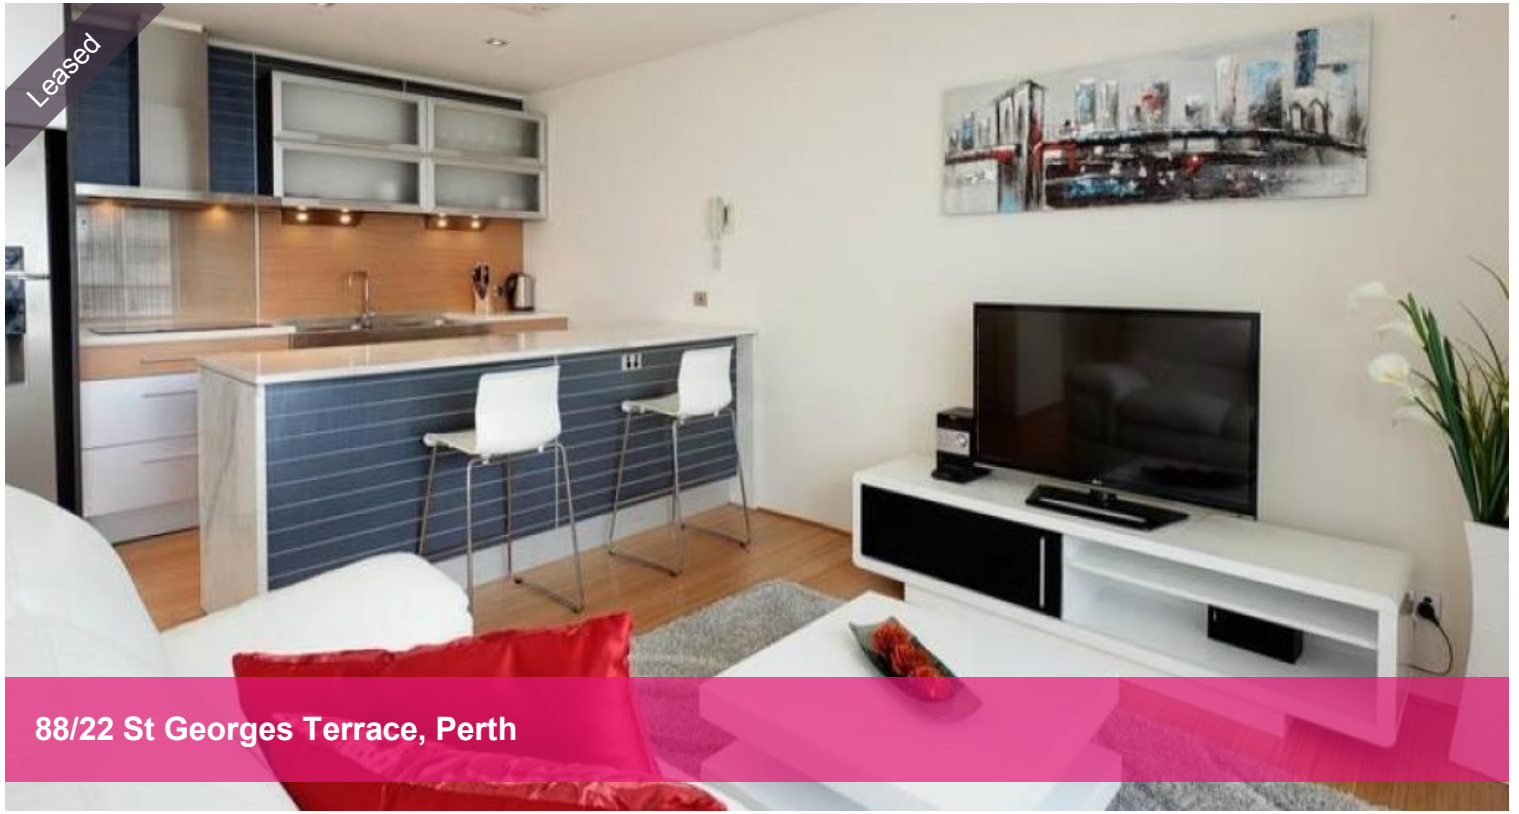

Leased

88/22 St Georges Terrace, Perth