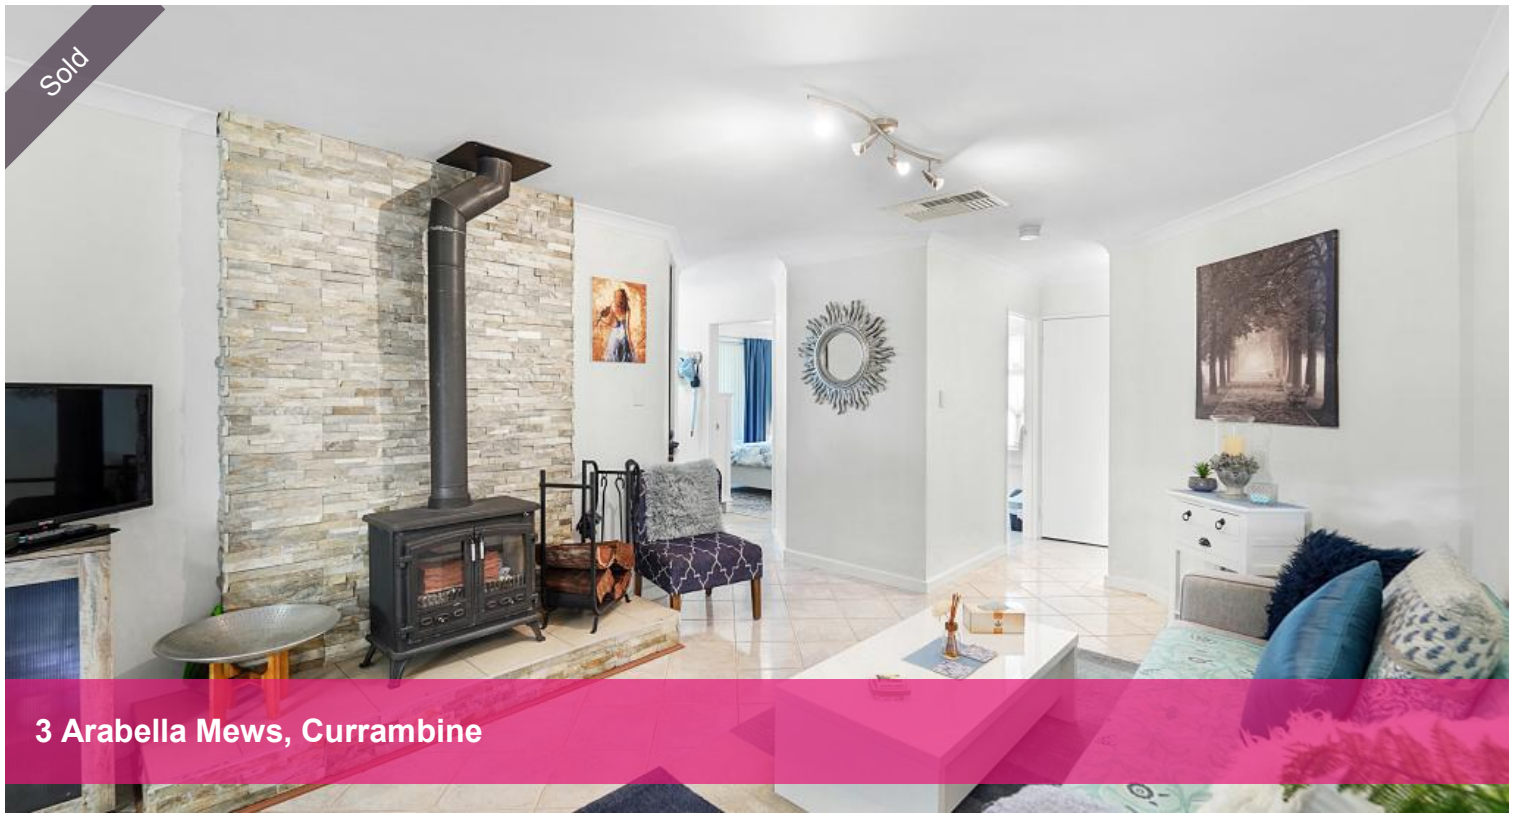

Sold

3 Arabella Mews, Currambine