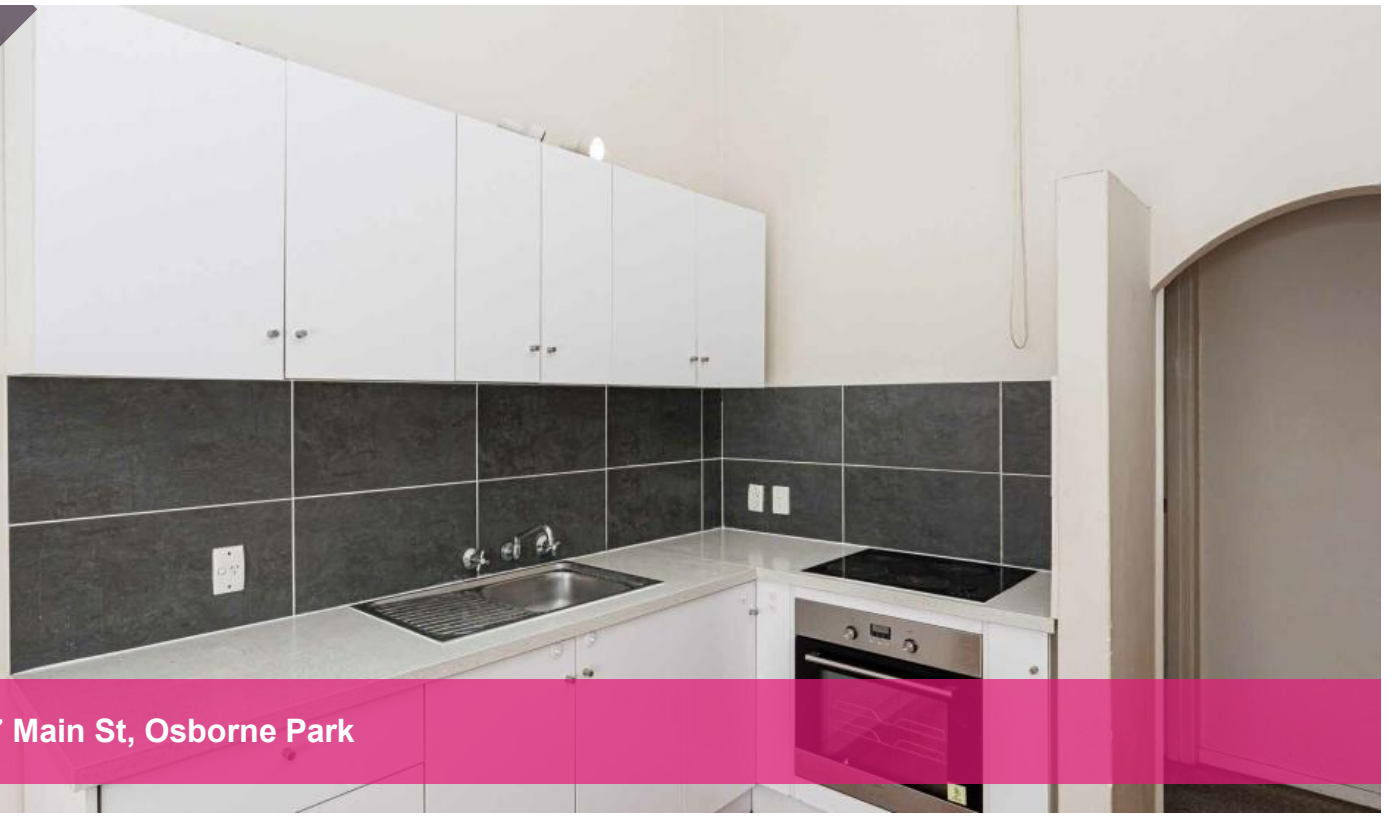

Leased

16/267 Main St, Osborne Park

Little Treasure

* internal photos coming soon *

This 2 bedroom unit, 1 bathroom villa is located in the heart of Osborne Park, just a 350m stroll from the bustling Main Street café plus public transport including buses to the Glendalough and Stirling train stations.

Features:

- 2 Bedrooms
- 1 Bathroom
- Separate Toilet
- Undercover Parking at your Front Door
- Lounge Room
- Kitchen/Meals Area
- Rear Courtyard-Perfect for Entertaining Guests
- Security door screens
- Internal Laundry
- Loads of Visitor Parking